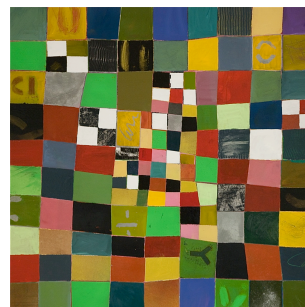

Marshall, CA: A new exhibition, *Mixed Media Grids*, opens this month at the *ART by the BAY WEEKEND GALLERY*, coinciding with the gallery's 2nd anniversary. Artist, Will Thoms, will show his playful mixed media paintings that explore the form of the grid. His works will be echoed by the lovely paintings on photographic proof sheets by Suzanne Parker. The exhibition Opening Reception will be held on Sunday, October 12, 3 – 5 pm at the *ART by the BAY WEEKEND GALLERY*, which is at 18856 Highway One, in Marshall, across from Tony's Seafood. The exhibition runs from October 11 – November 9. For more information, contact the gallery at (415) 663-8246 or (415) 663-1006.

-more-

Will Thoms

Will Thoms will show a series of mixed media paintings that utilize the form of the grid. Thoms describes his work: "Each of these mixed media paintings is a balancing act, with diverse and competing elements merging to create a unified whole."

Just Saying,
18"x18", mixed media on panel.

Suzanne Parker

Suzanne Parker's mixed media works are painted on color photographic proof sheets that she made during her many years as a professional photographer. Many frames on the proof sheets are their own miniature painting.